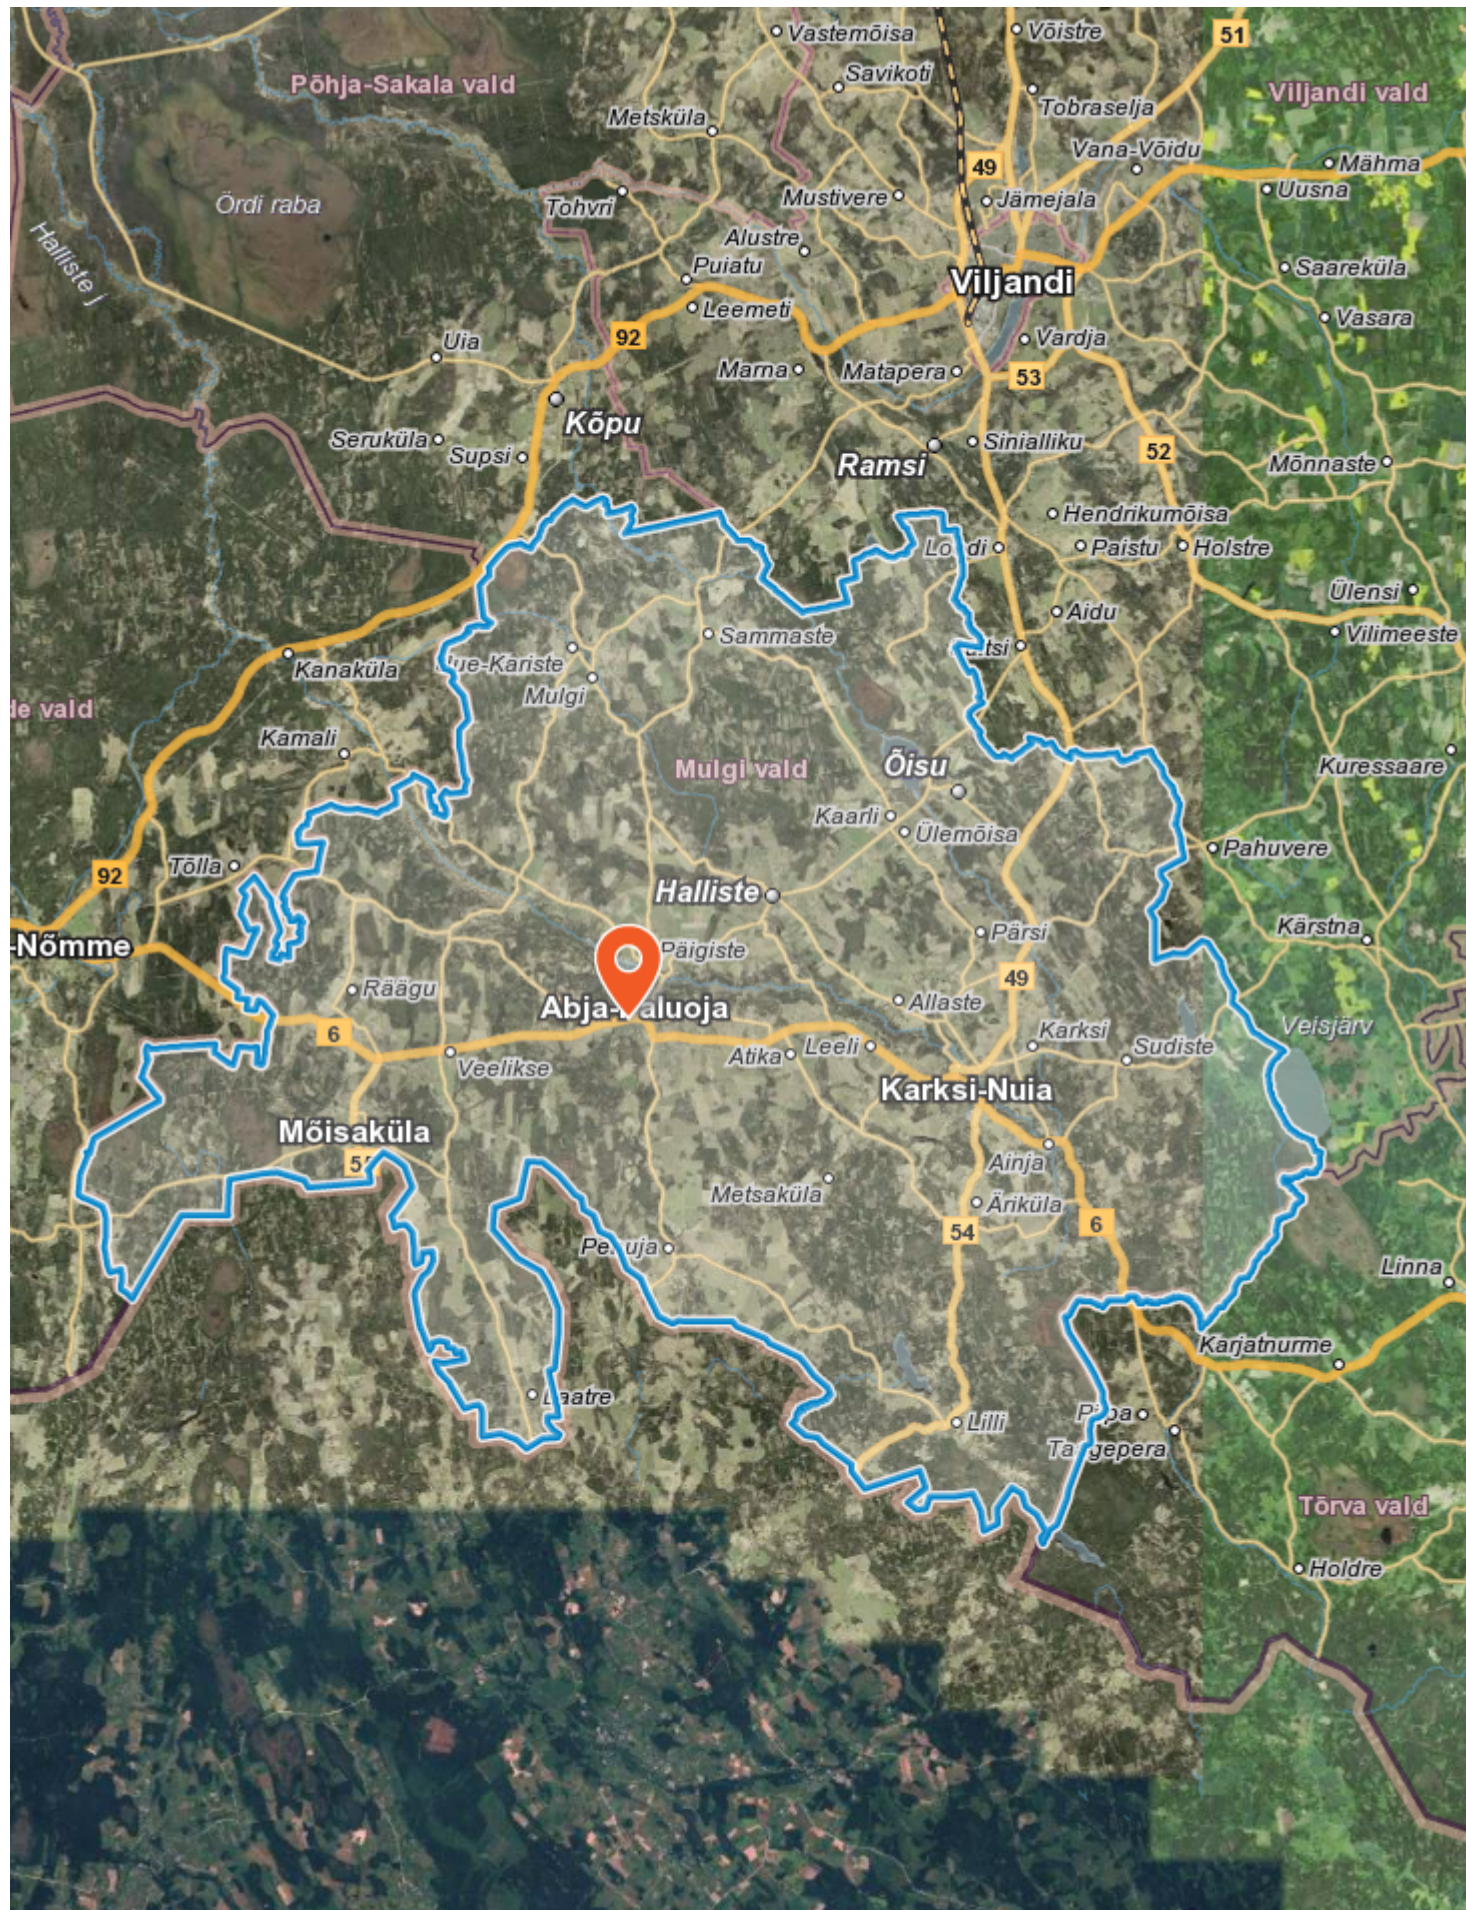

Mõõtkava: 1:269142

X = 6479742, Y = 609544

X = 6411614, Y = 557447

Legend:

- +0.50 m
- +0.75 m
- +1.00 m
- +1.25 m
- +1.50 m
- +1.75 m
- +2.00 m
- +2.25 m
- +2.50 m
- +2.75 m
- +3.00 m